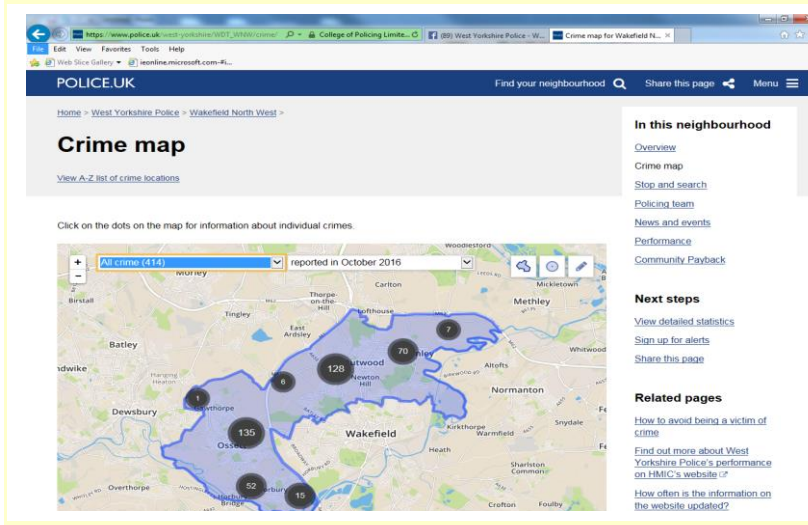

Would you like to take part in Community Speed Watch?

We are looking for NHW groups to support and assist us with Community Speed Watch. If you have any problem black spots in your area which attract speeding motorists, why not take out our Speed Indicator Device. Cllrs in Wakefield have done just that. It is a great traffic calming exercise in which the community can assist the Police in slowing down drivers, making the area you live a lot safer. If you are interested, please email wakefield.communityspeedwatch@westyorkshire.pnn.police.uk

Local Crime Stats

You can check crime in your local area by visiting any of the following websites:-

www.crime-statistics.co.uk

<https://www.police.uk/>

<https://www.checkmystreet.co.uk/indepth/crimerate>